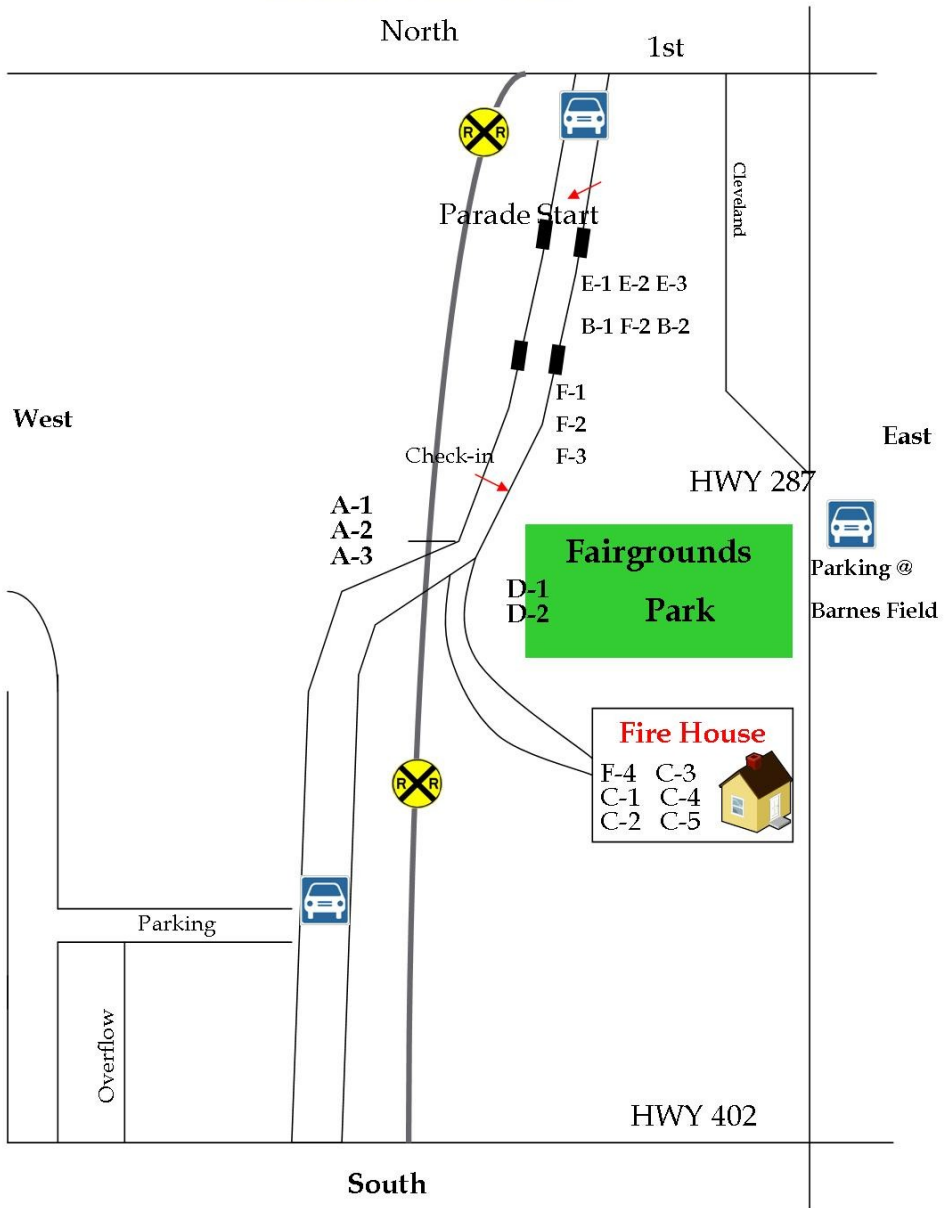

# PARADE STAGING AREA

Staging begins at 4:30

# ARIEL VIEW PARADE ROUTE